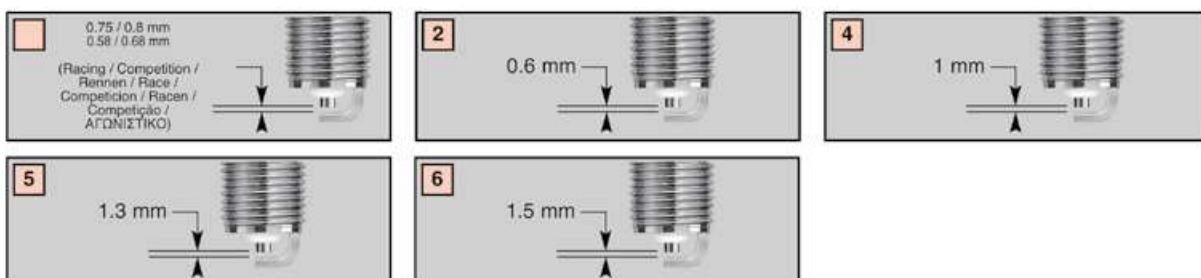

TERMINAL-GAP

R C 7 YCC 4