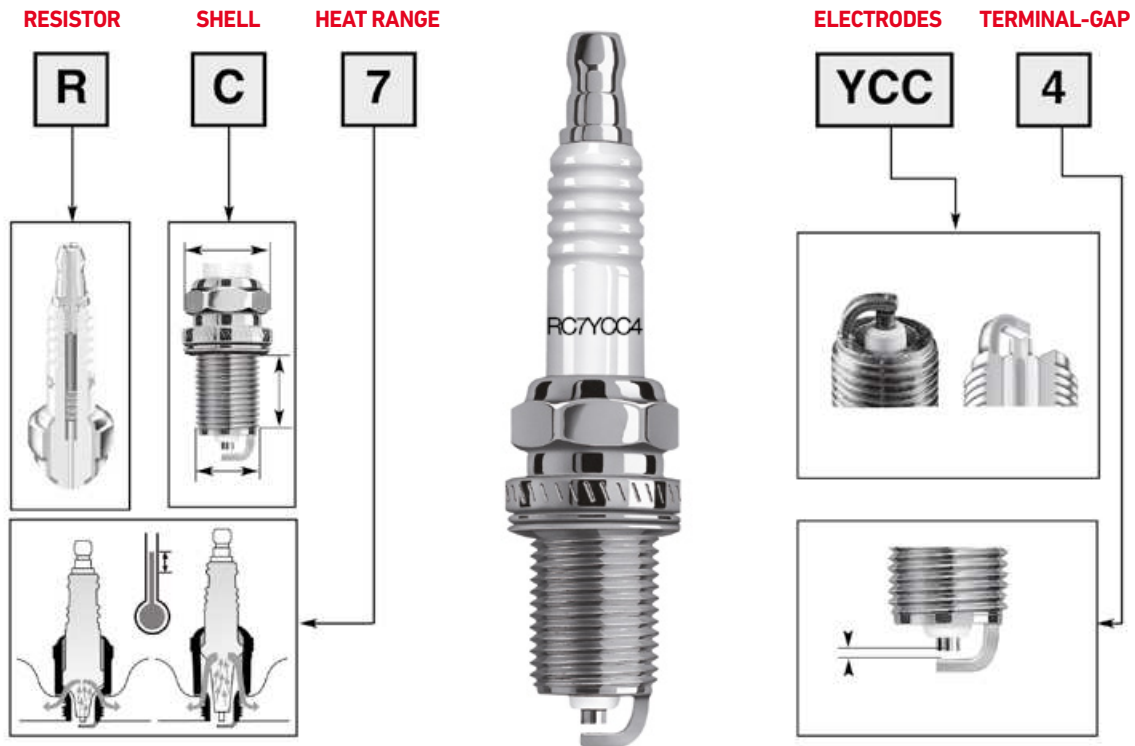

E.G. CODIFICATION OF RC7YCC4