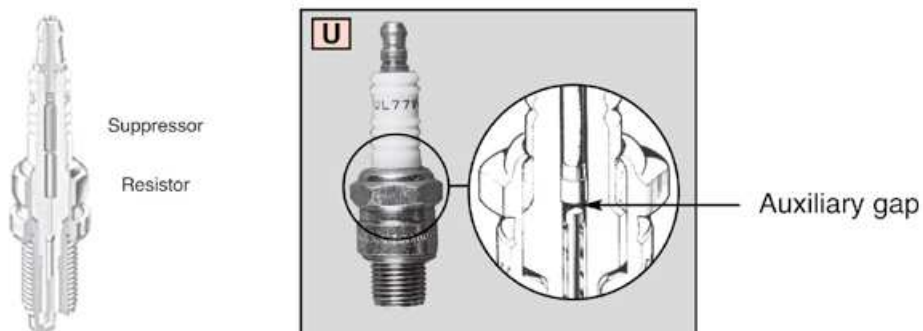

E.G. CODIFICATION OF RC7YCC4