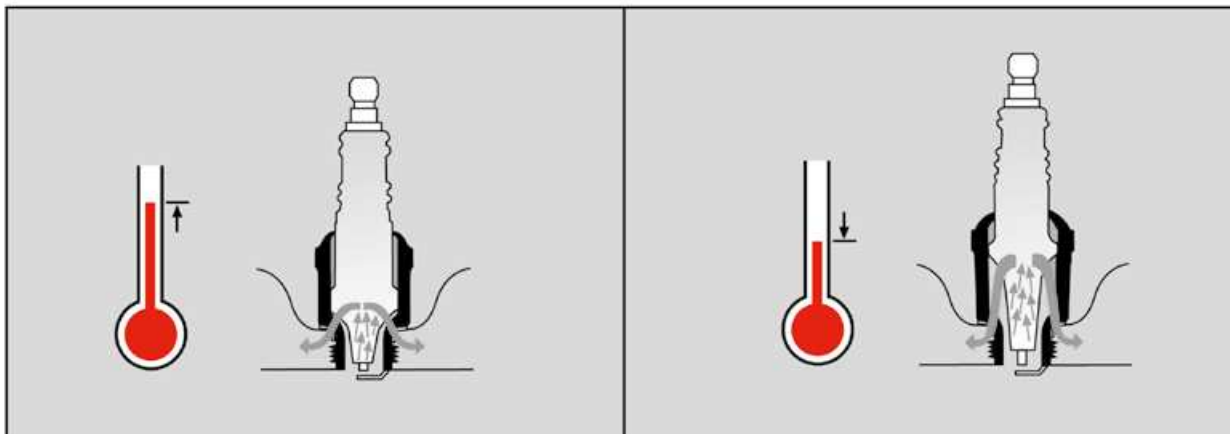

COLD TYPE

Plug operates at higher temperatures & dissipates heat quickly

HOT TYPE

Plug operates at lower temperatures & retains more heat, dissipates slowly

For guidance only, use application data for correct recommendations

SPARK PLUG HEATRANGE		
CHAMPION VALUE	Temp	
	HOT	
19 / 20		
18		
17		
14 / 15 / 16		
13		
11 / 12 / 90 / 92		
9 / 10 / 86(std) / 87		
7 / 8 / 81 / 82		
5 / 6 / 63 / 61 / 78		
4 / 59 / 77		
3 / 57		
2 / 55 / QN86 / 94 / 96		
1 / 54		
53 / 84		
		COLD