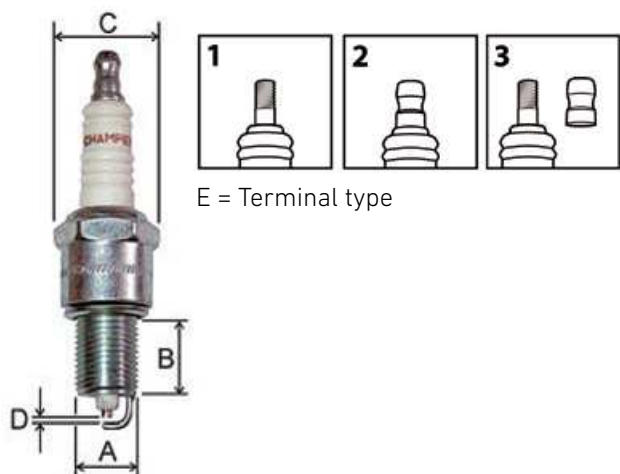

SPARK PLUGS POWERSPORT™

Code	A	B	C	D	E
8018	14	11,7	16	0,9	2
8071	14	19	16	0,9	2
8332	14	19	21	0,7	2
8405	14	19	21	1	2
8415	14	19	21	0,7	2
8654	10	19	16	0,8	3
8698	10	19	16	0,8	3
8809	12	19	18	0,8	3
8810	12	19	16	1	2
8812	12	19	18	0,8	3
8814	14	12	21	0,7	2
8902	14	19	21	0,7	2

STANDARD SPARK PLUGS

OE code	Tech code	A	B	C	D	E
	A59C	12	19	16	0,7	3
OE103	A59GC	12	19	16	0,7	3
OE112	A6GC	12	19	16	0,7	3
	C53CX	14	19	16	0,9	2
	C55	14	19	16	0,6	2
	C55CX	14	19	16	0,8	2
	C55R	14	19	16	0,5	2
	C57	14	19	16	0,7	2
	C59R	14	19	16	0,5	2
	C61	14	19	16	0,7	2
	C63YC	14	19	16	0,7	2
OE075	C6YCC	14	19	16	0,9	3
OE017	C7YC	14	19	16	0,9	3
OE023	C9YCC	14	19	16	0,9	3
	CJ6	14	9,5	19	0,5	3
	CJ7Y	14	9,5	19	0,5	3
	CJ8	14	9,5	19	0,6	3

STANDARD SPARK PLUGS

OE code	Tech code	A	B	C	D	E
	D14	18	12,7	23	0,6	3
	D16	18	12,7	23	0,6	3
	D6	18	12,7	23	0,7	3
	D9	18	12,7	23	0,6	3
	DJ8J	14	8,3	16	0,7	2
	G54V	10	19	16	Surf.	2
	G55R	10	19	16	0,5	2
	G57C	10	19	16	0,8	3
	G59C	10	19	16	0,8	3
	H8C	14	11,1	21	0,7	3
	J12YC	14	9,5	21	0,9	2
	J4C	14	9,5	21	0,8	2
	J8C	14	9,5	21	0,8	3
	L77JC4	14	12,7	21	0,8	2
	L78C	14	12,7	21	0,6	3
	L78YC	14	12,7	21	1	3
	L82C	14	12,7	21	0,6	3
OE038	L82YC	14	12,7	21	0,9	3
OE037	L86C	14	12,7	21	0,6	3
OE007	L87YC	14	12,7	21	0,9	3
	L90C	14	12,7	21	0,8	3
OE059	L92YC	14	12,7	21	0,8	3
OE065	N11YC	14	19	21	0,9	3
OE015	N12YC	14	19	21	0,9	3
OE125	N2G	14	19	21	0,5	3
OE068	N3C	14	19	21	0,7	3
OE078	N3G	14	19	21	0,5	3
OE079	N4C	14	19	21	0,7	3
OE074	N5C	14	19	21	0,7	3
OE087	N6YC	14	19	21	0,9	3
OE084	N6YCC	14	19	21	0,9	3
OE012	N7BYC	14	19	21	0,8	3
OE010	N7YC	14	19	21	0,9	3
OE001	N9YC	14	19	21	0,9	3
OE022	N9YCC	14	19	21	0,8	3
	P7	12	12,5	18	0,7	3
	P8Y	12	12,5	18	0,7	3
	P-RA7HC	12	19	18	0,9	1
	P-RG4HCC	10	19	16	0,9	1
	P-RG6HCC	10	19	16	0,8	1
	P-RG7C	10	19	16	0,7	1
	P-RZ7HC	10	12,7	16	0,7	1
	P-RZ9HC	10	12,7	16	0,7	1