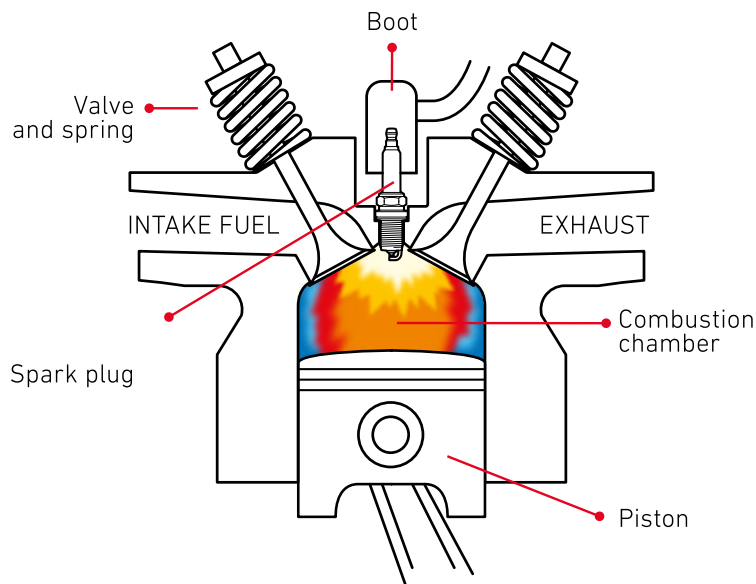

RELIABILITY WITH MAXIMUM ENGINE PROTECTION

WHAT DOES A SPARK PLUG DO?

Diesel-driven engines have glow plugs, petrol-driven engines have spark plugs.

The ignition system on petrol-driven engines is external: during the compression cycle the combustion of the compressed fuel-air mixture is triggered by an electrical spark produced by the spark plug.

Petrol-driven engines have an external ignition system: a spark plug conducts the spark to the combustion chamber where it initiates the combustion.

The spark plug generates this spark

Created by the high voltage produced by the ignition coil, it leaps between the electrodes. A flame front spreads from the spark and fills the combustion chamber until the mixture has been burned. The heat released increases the temperature, there is a rapid buildup of pressure in the cylinder and the piston is forced downwards.

The movement is transferred via the connecting rod to the crankshaft; this drives the vehicle via the clutch, the gears and the axles.

Spark plug requirements

In order for the engine to operate smoothly, powerfully and in an environmentally friendly manner the correct amount of perfectly balanced fuel/air mixture must be present in the cylinder, and the high-energy ignition spark must leap between the electrodes precisely at the predetermined moment.