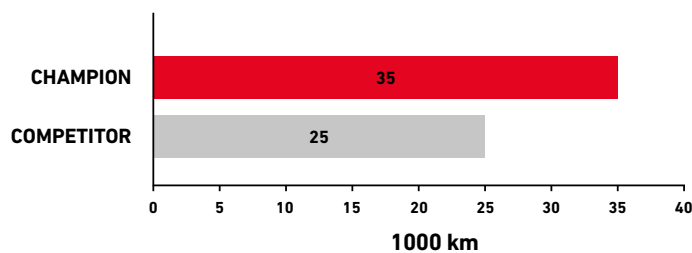

Service Life Filter Efficiency