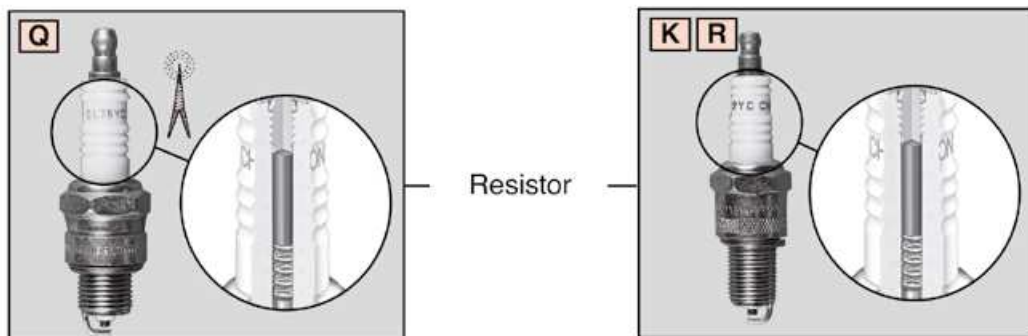

E.G. CODIFICATION OF RC7YCC4