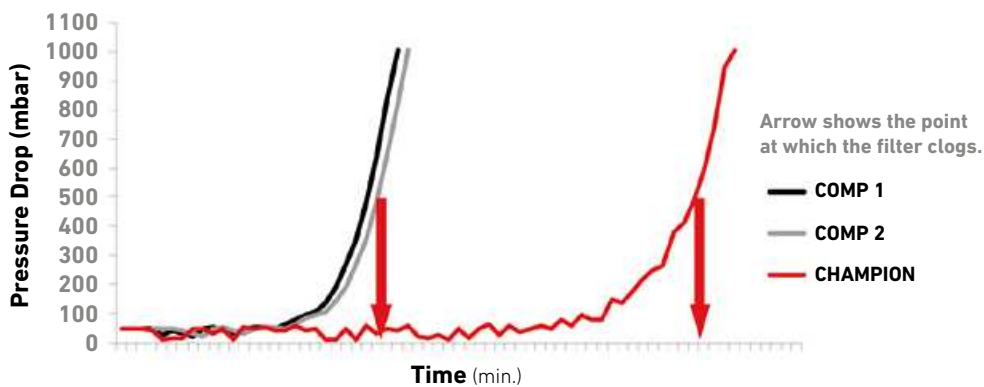

FILTERS

Champion motorcycle filters are precision-engineered to match or exceed OE standards. They are made from the highest quality materials and manufactured to exacting standards ensuring virtually zero defects. On the road (and off the road) they deliver maximum performance with unrivalled protection.

ADVANTAGES OF CHOOSING CHAMPION

Extended life

Independent tests, (ISO 4548 - oil, and ISO5011 - air) have shown that Champion filters outperform the competition. We guarantee quality across our entire motorcycle filter program.

Life Cycle Efficiency

Tests carried out by independent source according to industry standard ISO 4548/4. The graph clearly shows that the Champion filter filters more efficiently than the competitor's filters.

Test carried out by independent source according to industry standard ISO 4548/4. The graph clearly shows that the CHAMPION filter filters more efficiently than the competitor's filters.